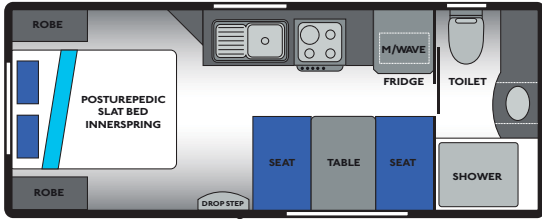

MARATHON C176-1