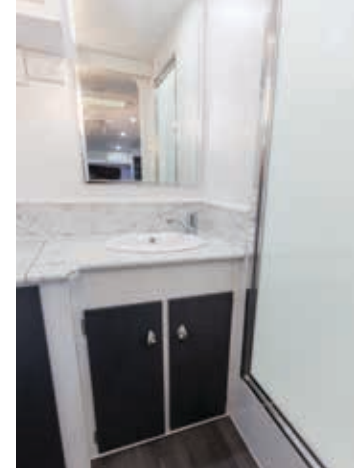

MARATHON C226-1

MARATHON: STANDARD INCLUSIONS

Internal

Venetians Or Curtains

Bedsread

Medium Skylight

AES RM4605 Fridge

Recessed Oven