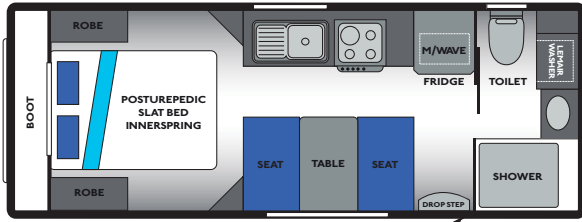

MARATHON C196-2.1