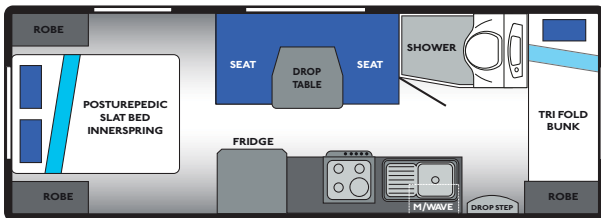

MARATHON C226-1

MARATHON: STANDARD INCLUSIONS

Internal

Venetians Or Curtains

Bedsread

Medium Skylight

AES RM4605 Fridge

Recessed Oven