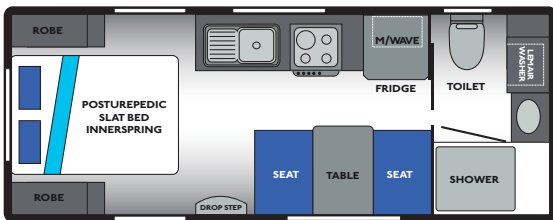

MARATHON C186-1