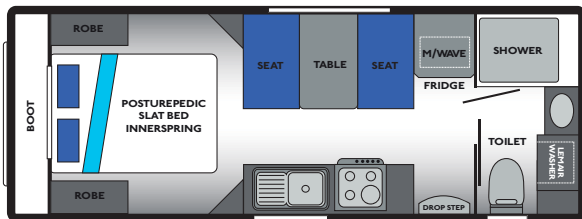

MARATHON C196-3.1