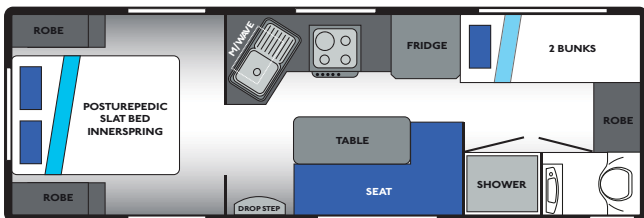

MARATHON C226-1

MARATHON: STANDARD INCLUSIONS

Internal

Venetians Or Curtains

Bedsread

Medium Skylight

AES RM4605 Fridge

Recessed Oven