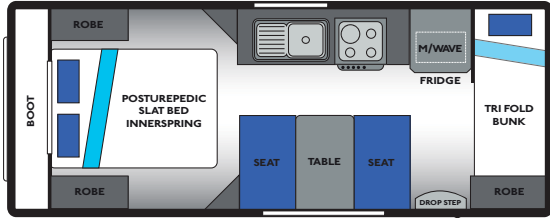

MARATHON C180-1