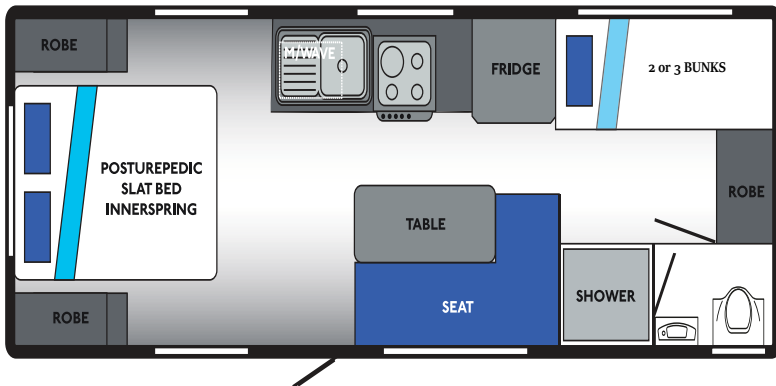

MARATHON C210-3