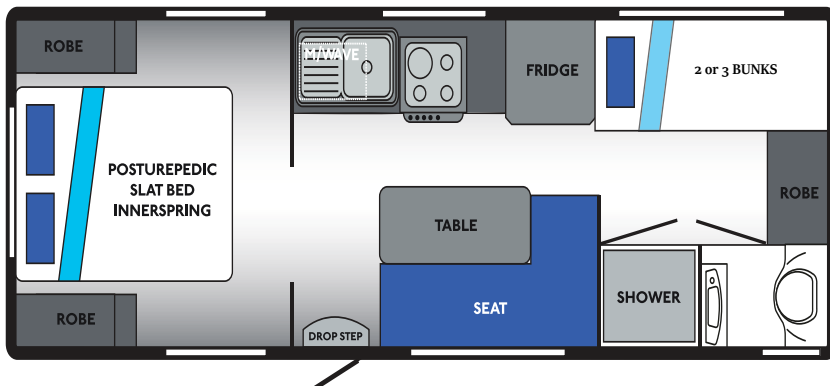

MARATHON C226-1

* C180-1 has No Shower, Toilet, Washing Machine or HWS

* C180-1 has 1 Water Tank and 1 9kg Gas Bottle

* Specifications on Display Models may Vary

Dealer:

STANDARD INCLUSIONS Internal

Venetians or Curtains

USB Points

Medium Skylight

AES RM4606 Fridge

Recessed Oven

Rangehood

Microwave

Ibis Air Conditioner

Cafe or L-Shaped Dinette

CD/USB/Bluetooth Stereo

Pull Out Pantry

Tv Arm

Posturpedic Slat Bed

Innerspring Mattress

Fiberglass Shower

Thetford Toilet

Suburban Gas/Electric HWS

Washing Machine

Post Formed Benchtops

External

Aluminium or Composite Cladding

Windout or Double Glazed Windows

Front Protector Shade

Fold Out Picnic Table

Roll Out Awning

Supergal Chassis

Rocker Roller Suspension

Bumber Bar with Spare Wheel

2 Water Tanks

2 9kg Gas Bottles

14" Rims and Tyres

Easy Drop Stabilising Jacks

Bargman Entry Light

Winegard Wind Up Antenna

100ah Battery and Charger

120w Solar Panel

Gas Bayonet

Tap on A Frame

OLYMPIC CARAVANS

81 Lara Way, Campbellfield VIC 3061

☎ (03) 9357 6695 📠 (03) 9357 6696

WWW.OLYMPICCARAVANS.COM.AU