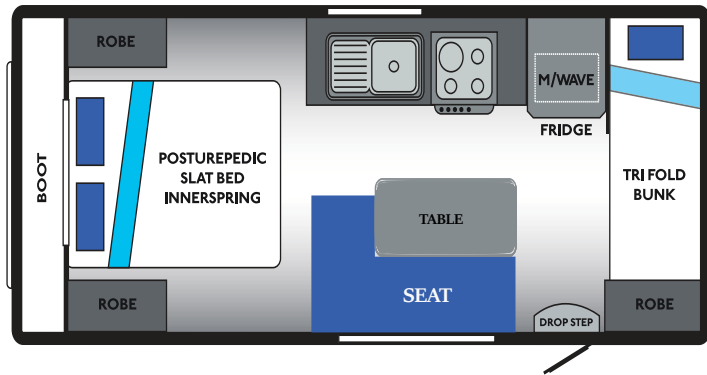

MARATHON C180-1