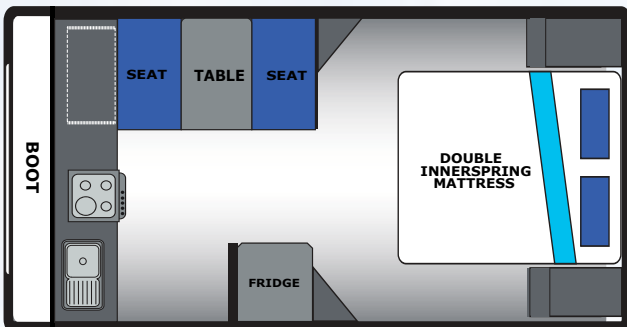

OLYMPIC

Sprinter

Your 1st Choice for Pop Tops

www.olympiccaravans.com.au

P 120 X 70-1

P 130 X 70-1

P 136 X 70-1

P 140 X 70-1

For the space and weight conscious traveller, The **Olympic Sprinter Range** offers you versatility when it comes to travel height and Increased towability for your vehicle.

You can have it packed with options or stripped bare to accommodate all your touches of home

Standard Inclusions

- * Supergal Chassis
- * Lockable Front Boot
- * Windout Windows
- * Pop Top Easylifters
- * LED Lighting
- * Innerspring Mattress
- * 3 Way Fridge
- * Wind Down Jacks
- * Gas/Electric Burner & Grill
- * Fresh Water Tank
- * Triple Locking Door
- * Tap on A-Frame
- * TV Point
- * LED Lighting throughout
- * Microwave
- * Curtains