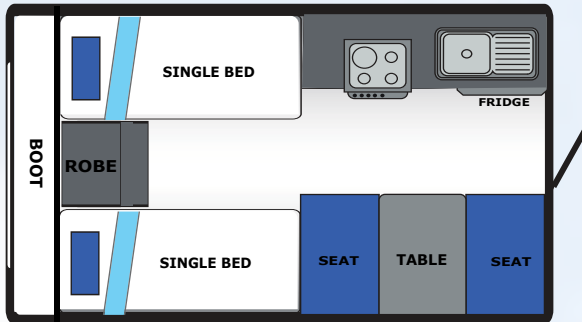

OLYMPIC

Sprinter

Your 1st Choice for Pop Tops

www.olympiccaravans.com.au

P 120 X 70-1

P 130 X 70-1

P 136 X 70-1

P 140 X 70-1

For the space and weight conscious traveller, The **Olympic Sprinter Range** offers you versatility when it comes to travel height and Increased towability for your vehicle.

You can have it packed with options or stripped bare to accommodate all your touches of home

Standard Inclusions

- * Supergal Chassis
- * Lockable Front Boot
- * Windout Windows
- * Pop Top Easylifters
- * LED Lighting
- * Innerspring Mattress
- * 3 Way Fridge
- * Wind Down Jacks
- * Gas/Electric Burner & Grill
- * Fresh Water Tank
- * Triple Locking Door
- * Tap on A-Frame
- * TV Point
- * LED Lighting throughout
- * Microwave
- * Curtains