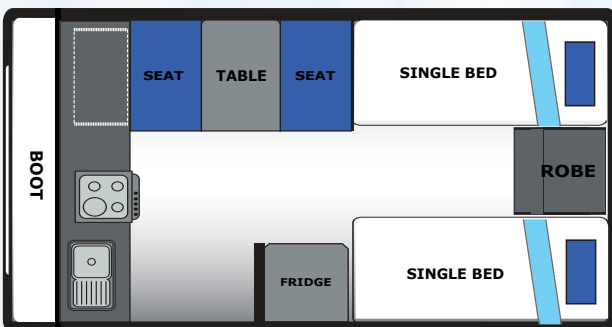

OLYMPIC

Sprinter

Your 1st Choice for Pop Tops

www.olympiccaravans.com.au

P 120 X 70-1

P 130 X 70-1

P 136 X 70-1

P 140 X 70-1

For the space and weight conscious traveller, The **Olympic Sprinter Range** offers you versatility when it comes to travel height and Increased towability for your vehicle.

You can have it packed with options or stripped bare to accommodate all your touches of home

Standard Inclusions

- * Supergal Chassis
- * Lockable Front Boot
- * Windout Windows
- * Pop Top Easylifters
- * LED Lighting
- * Innerspring Mattress
- * 3 Way Fridge
- * Wind Down Jacks
- * Gas/Electric Burner & Grill
- * Fresh Water Tank
- * Triple Locking Door
- * Tap on A-Frame
- * TV Point
- * LED Lighting throughout
- * Microwave
- * Curtains