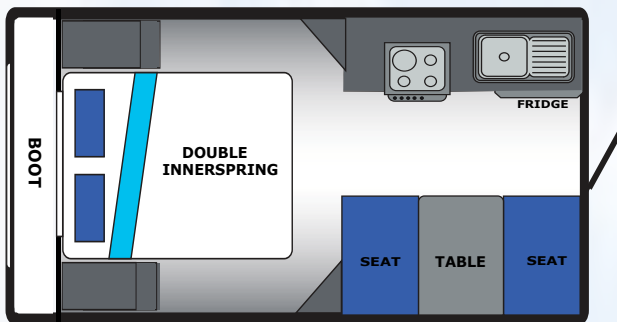

OLYMPIC

Sprinter

Your 1st Choice for Pop Tops

www.olympiccaravans.com.au

P 120 X 70-1

P 130 X 70-1

P 136 X 70-1

P 140 X 70-1

For the space and weight conscious traveller, The **Olympic Sprinter Range** offers you versatility when it comes to travel height and Increased towability for your vehicle.

You can have it packed with options or stripped bare to accommodate all your touches of home

Standard Inclusions

- * Supergal Chassis
- * Lockable Front Boot
- * Windout Windows
- * Pop Top Easylifters
- * LED Lighting
- * Innerspring Mattress
- * 3 Way Fridge
- * Wind Down Jacks
- * Gas/Electric Burner & Grill
- * Fresh Water Tank
- * Triple Locking Door
- * Tap on A-Frame
- * TV Point
- * LED Lighting throughout
- * Microwave
- * Curtains