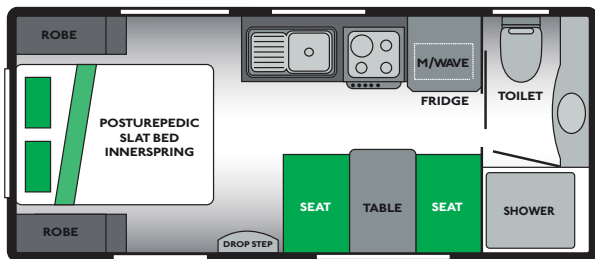

SPEARHEAD THE WAY

OLYMPIC

www.olympiccaravans.com.au

Spearhead your way into the Javelin X8

Throw yourself into the all new Semi off-road Olympic Javelin X8 caravan range.

All featuring a front island queen bed and a full rear ensuite, the Javelin X8 range is an ideal touring caravan for couples looking to explore our great outdoors.

▶ JAVELIN X8 C176-1

▶ JAVELIN X8 C200-2

▶ JAVELIN X8 C216-2

▶ JAVELIN X8: STANDARD INCLUSIONS

Internal

- Ceramic Toilet**
- Shower
- Front Load Washing Machine (Not on C176-1 model)**
- 2 x Medium Skylights
- T.V Arm**
- Fridge
- Full Splashback**
- Recessed Oven
- Electric Burner**
- Microwave
- Tri-fold Table**
- Curtains or Venetians
- HWS Gas/Electric**
- Ibis Air Conditioner
- Foot Rests**

External

- Bargman Door Light**
- Mesh on A Frame
- 3 x Batteries**
- 2 x 12V Solar Panels
- Awning**
- CD Radio & External Speakers
- Waco RPD215 Compressor**
- Winegard Antenna
- Water Gauge**
- Simplicity Independent Suspension
- Checker plate Sides & Pebble Guard**
- Euro Windows Windout Double Glazed
- 2 x 18G Water Tanks**
- 15" Coloured Wheels
- Alko Electronic Stability Control (ESC)**
- Camera
- External Entertainment System**
- Gas Bayonet