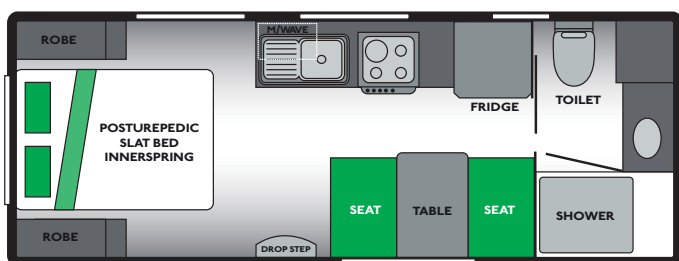

SPEARHEAD THE WAY

OLYMPIC

www.olympiccaravans.com.au

Spearhead your way into the Javelin X8

Throw yourself into the all new Semi off-road Olympic Javelin X8 caravan range.

All featuring a front island queen bed and a full rear ensuite, the Javelin X8 range is an ideal touring caravan for couples looking to explore our great outdoors.

▶ JAVELIN X8 C176-1

▶ JAVELIN X8 C200-2

▶ JAVELIN X8 C216-2

▶ JAVELIN X8: STANDARD INCLUSIONS

Internal

- Ceramic Toilet**
- Shower
- Front Load Washing Machine (Not on C176-1 model)**
- 2 x Medium Skylights
- T.V Arm**
- Fridge
- Full Splashback**
- Recessed Oven
- Electric Burner**
- Microwave
- Tri-fold Table**
- Curtains or Venetians
- HWS Gas/Electric**
- Ibis Air Conditioner
- Foot Rests**