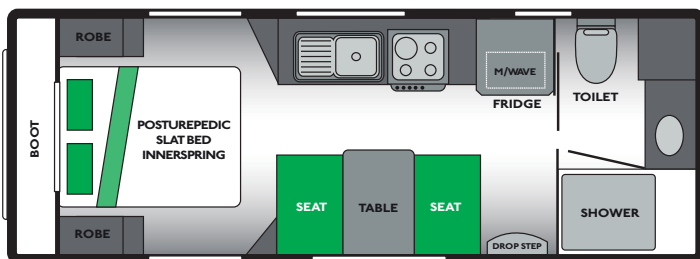

SPEARHEAD THE WAY

OLYMPIC

www.olympiccaravans.com.au

Spearhead your way into the Javelin X8

Throw yourself into the all new Semi off-road Olympic Javelin X8 caravan range.

All featuring a front island queen bed and a full rear ensuite, the Javelin X8 range is an ideal touring caravan for couples looking to explore our great outdoors.

▶ JAVELIN X8 C176-1

▶ JAVELIN X8 C200-2

▶ JAVELIN X8 C216-2

▶ JAVELIN X8: STANDARD INCLUSIONS

Internal

- Ceramic Toilet**
- Shower
- Front Load Washing Machine (Not on C176-1 model)**
- 2 x Medium Skylights
- T.V Arm**
- Fridge
- Full Splashback**
- Recessed Oven
- Electric Burner**
- Microwave
- Tri-fold Table**
- Curtains or Venetians
- HWS Gas/Electric**
- Ibis Air Conditioner
- Foot Rests**