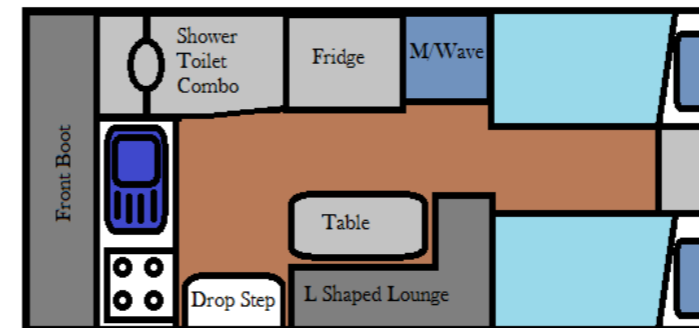

Optional Layouts

Single Beds

East West Bed

*Caravan tow weight under 2500kgs on std layouts

Standard Inclusions

- 2 x 95lt Fresh Water Tanks
- Enduro Outback Suspension
- 2 x 120ah Batteries
- Gas/Elec Hot Water Service
- 2 x 120w Solar Panels
- 12 Pin Plug
- D035 Coupling
- Fusion Stereo
- Reverse Cycle Air-Con
- Breakaway Brakesafe Unit
- Checkerplate Sides/Front
- A-Frame Toolbox
- Jerry Can Holders
- 25amp C-Tek Charger
- Gas/Elec Cooktop & Grill
- Shower / Toilet Combo
- Grey Water Tank
- Heavy Duty Bumper
- Twin Water Gauge
- Pull Out Pantry
- 6" Supagal Chassis
- Extended A-Frame
- 2 x 4kg Gas Bottles
- Cut Away Back
- 16" Alloy Wheels