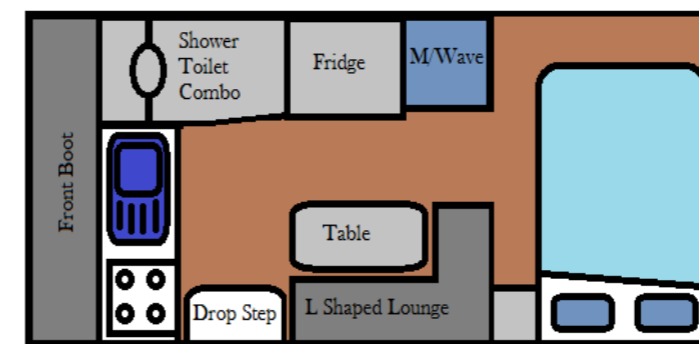

Optional Layouts

Single Beds

East West Bed

*Caravan tow weight under 2500kgs on std layouts

Standard Inclusions

- 2 x 95lt Fresh Water Tanks
- Enduro Outback Suspension
- 2 x 120ah Batteries
- Gas/Elec Hot Water Service
- 2 x 120w Solar Panels
- 12 Pin Plug
- D035 Coupling
- Fusion Stereo
- Reverse Cycle Air-Con
- Breakaway Brakesafe Unit
- Checkerplate Sides/Front
- A-Frame Toolbox
- Jerry Can Holders
- 25amp C-Tek Charger
- Gas/Elec Cooktop & Grill
- Shower / Toilet Combo
- Grey Water Tank
- Heavy Duty Bumper
- Twin Water Gauge
- Pull Out Pantry
- 6" Supagal Chassis
- Extended A-Frame
- 2 x 4kg Gas Bottles
- Cut Away Back
- 16" Alloy Wheels