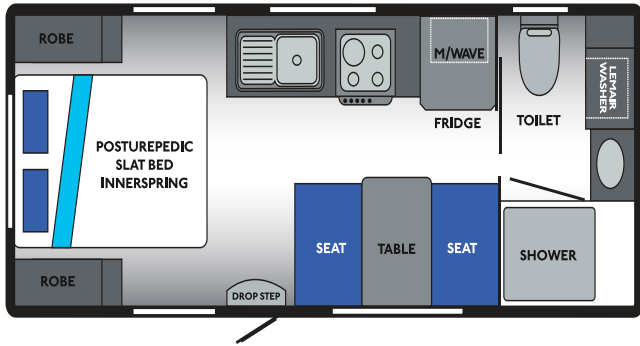

Marathon

www.olympiccaravans.com.au

MARATHON C176-1

MARATHON C186-1

MARATHON C196-2.1

MARATHON: STANDARD INCLUSIONS

Internal

- Venetians Or Curtains
- Bedsread
- Medium Skylight
- AES RM4605 Fridge
- Recessed Oven
- Rangehood
- Microwave
- A/C Ibis
- Tri-Fold Table
- CD Stereo
- Pull Out Pantry
- T.V Arm
- Posturepedic Slat Bed
- Innerspring Mattress
- Fibreglass Shower
- Thetford Toilet
- Suburban HWS Gas Electric Washing Machine
- Post Formed Benchtops

External

- Option Of Aluminium Cladding Or Composite Panels
- Windout Windows
- Front Protector Shade
- Picnic Table
- Awning
- Supagal Chassis
- Rocker Roller Suspension
- Bumper Bar With Spare Wheel
- 2 Water Tanks
- 2 Gas Bottles
- 14" Wheels With 8 Ply Tyres
- Easy Drop Jacks
- Bargman Door Light
- Winegard
- Battery Plus Charger
- Breakaway
- Solar
- Gas Bayonet Fitting