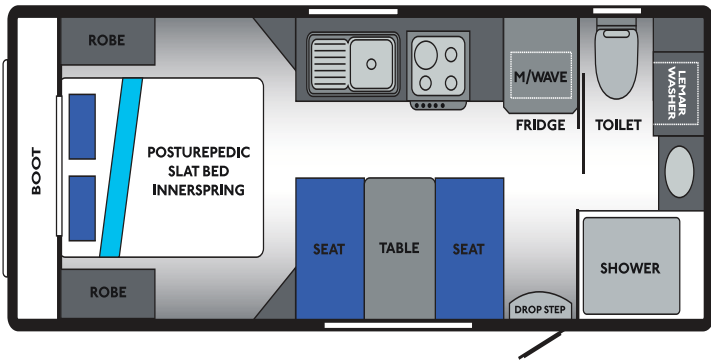

Marathon

www.olympiccaravans.com.au

MARATHON C176-1

MARATHON C186-1

MARATHON C196-2.1

MARATHON: STANDARD INCLUSIONS

Internal

- Venetians Or Curtains
- Bedsread
- Medium Skylight
- AES RM4605 Fridge
- Recessed Oven
- Rangehood
- Microwave
- A/C Ibis
- Tri-Fold Table
- CD Stereo
- Pull Out Pantry
- T.V Arm
- Posturepedic Slat Bed
- Innerspring Mattress
- Fibreglass Shower
- Thetford Toilet
- Suburban HWS Gas Electric Washing Machine
- Post Formed Benchtops

External

- Option Of Aluminium Cladding Or Composite Panels
- Windout Windows
- Front Protector Shade
- Picnic Table
- Awning
- Supagal Chassis
- Rocker Roller Suspension
- Bumper Bar With Spare Wheel
- 2 Water Tanks
- 2 Gas Bottles
- 14" Wheels With 8 Ply Tyres
- Easy Drop Jacks
- Bargman Door Light
- Winegard
- Battery Plus Charger
- Breakaway
- Solar
- Gas Bayonet Fitting