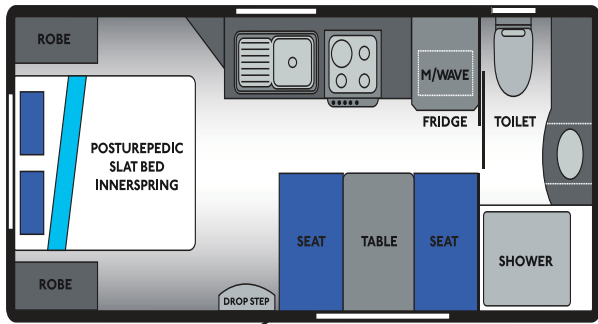

Marathon

www.olympiccaravans.com.au

MARATHON C176-1

MARATHON C186-1

MARATHON C196-2.1

MARATHON: STANDARD INCLUSIONS

Internal

- Venetians Or Curtains
- Bedsread
- Medium Skylight
- AES RM4605 Fridge
- Recessed Oven
- Rangehood
- Microwave
- A/C Ibis
- Tri-Fold Table
- CD Stereo
- Pull Out Pantry
- T.V Arm
- Posturepedic Slat Bed
- Innerspring Mattress
- Fibreglass Shower
- Thetford Toilet
- Suburban HWS Gas Electric Washing Machine
- Post Formed Benchtops

External

- Option Of Aluminium Cladding Or Composite Panels
- Windout Windows
- Front Protector Shade
- Picnic Table
- Awning
- Supagal Chassis
- Rocker Roller Suspension
- Bumper Bar With Spare Wheel
- 2 Water Tanks
- 2 Gas Bottles
- 14" Wheels With 8 Ply Tyres
- Easy Drop Jacks
- Bargman Door Light
- Winegard
- Battery Plus Charger
- Breakaway
- Solar
- Gas Bayonet Fitting