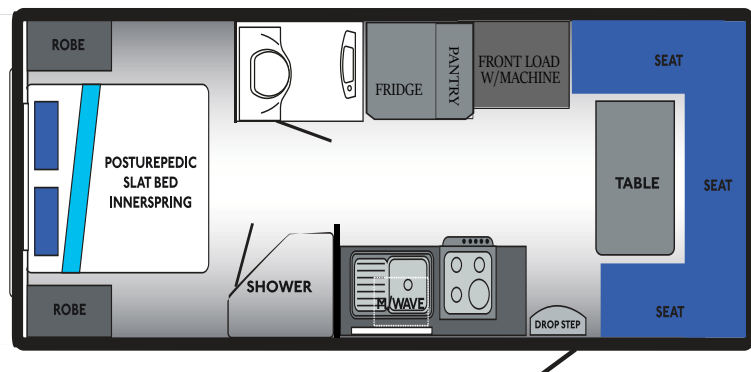

*C176-1 has no washing machine.
*Specifications on Display Models may Vary

81 Lara Way, Campbellfield VIC 3061

(03) 9357 6695 (03) 9357 6696

Dealer: