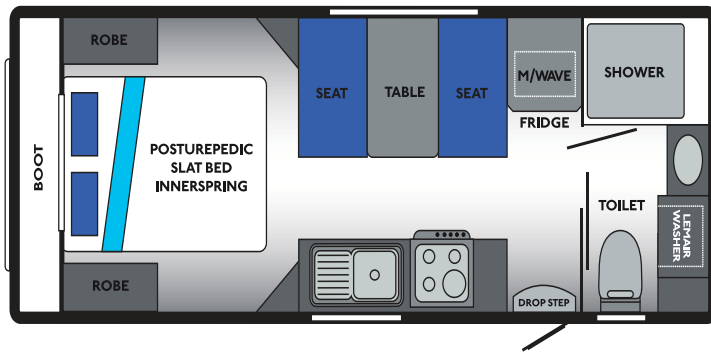

MARATHON C196-3.1

MARATHON C226-3